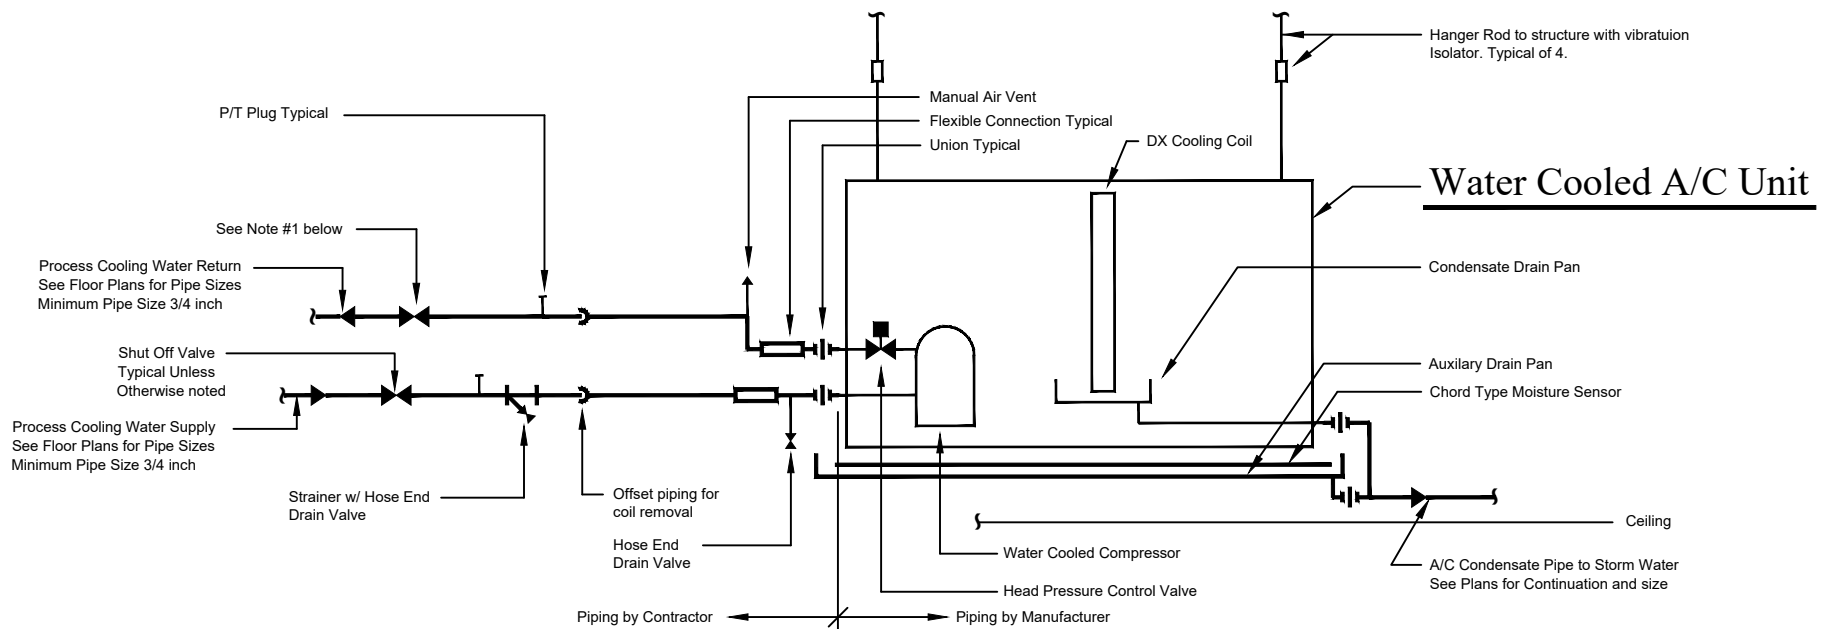

## Typical Horizontal Water Cooled A/C Unit Piping Detail

No Scale

**Notes :**

1. See Valve and Fitting Installation Detail for Additional Requirements

## Typical Horizontal Water Cooled A/C Unit Piping Detail

No Scale

### Notes :

1. See Valve and Fitting Installation Detail for Additional Requirements