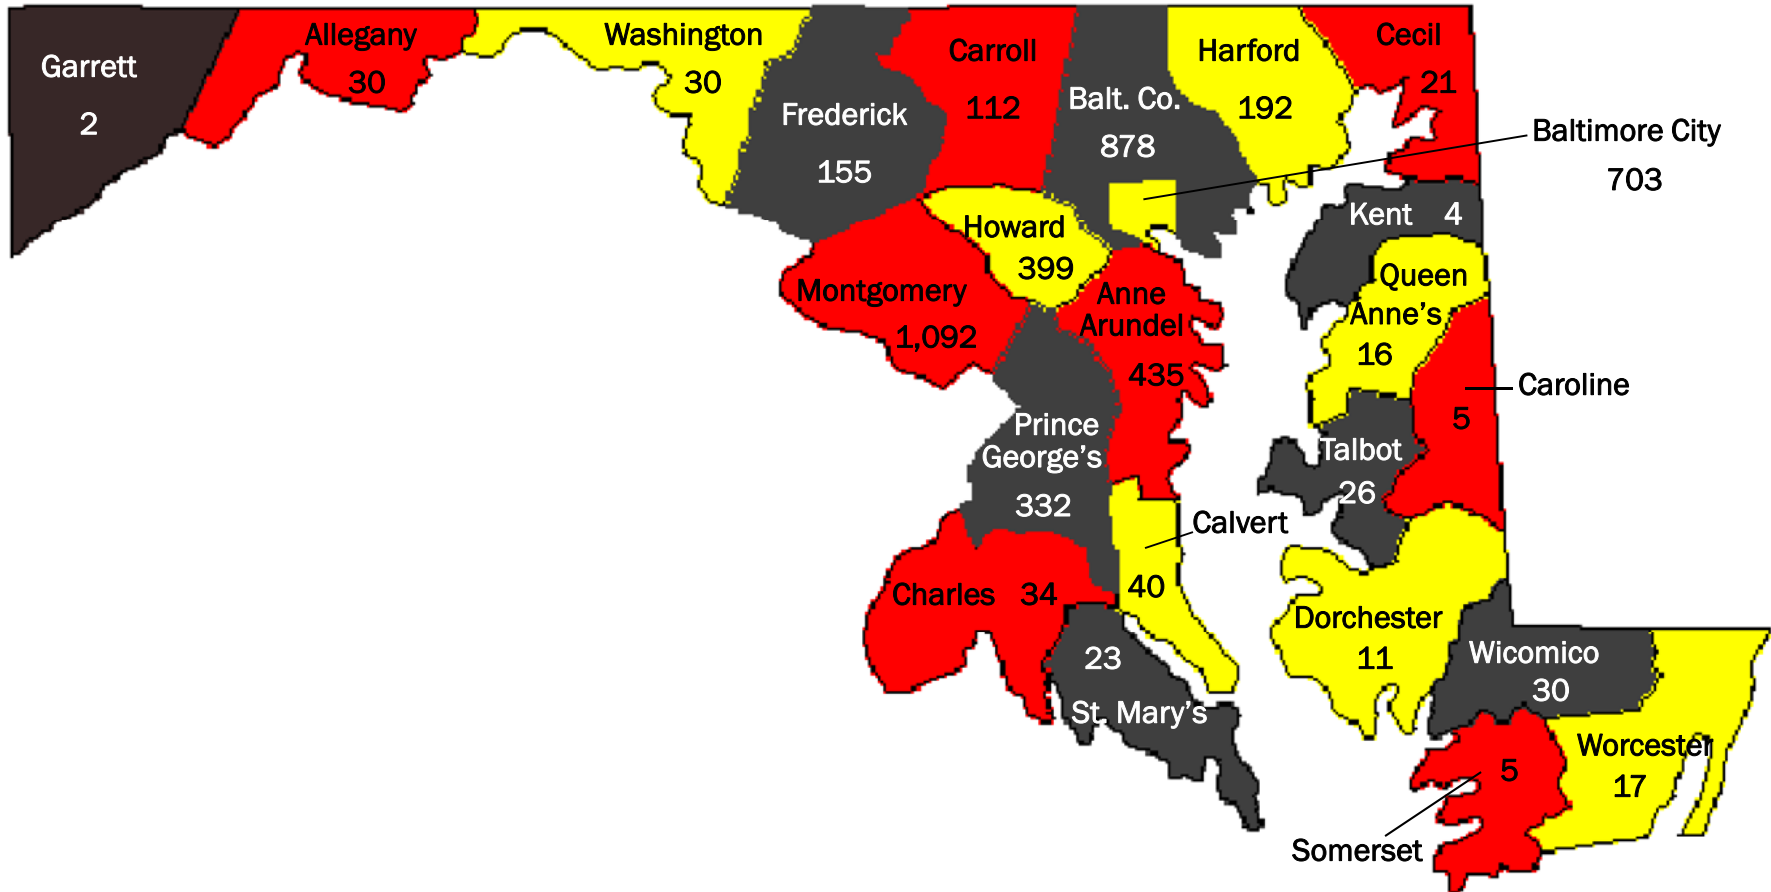

Fall 2012 Enrollment by Maryland County

* Refers to students residing in Maryland at time of application.